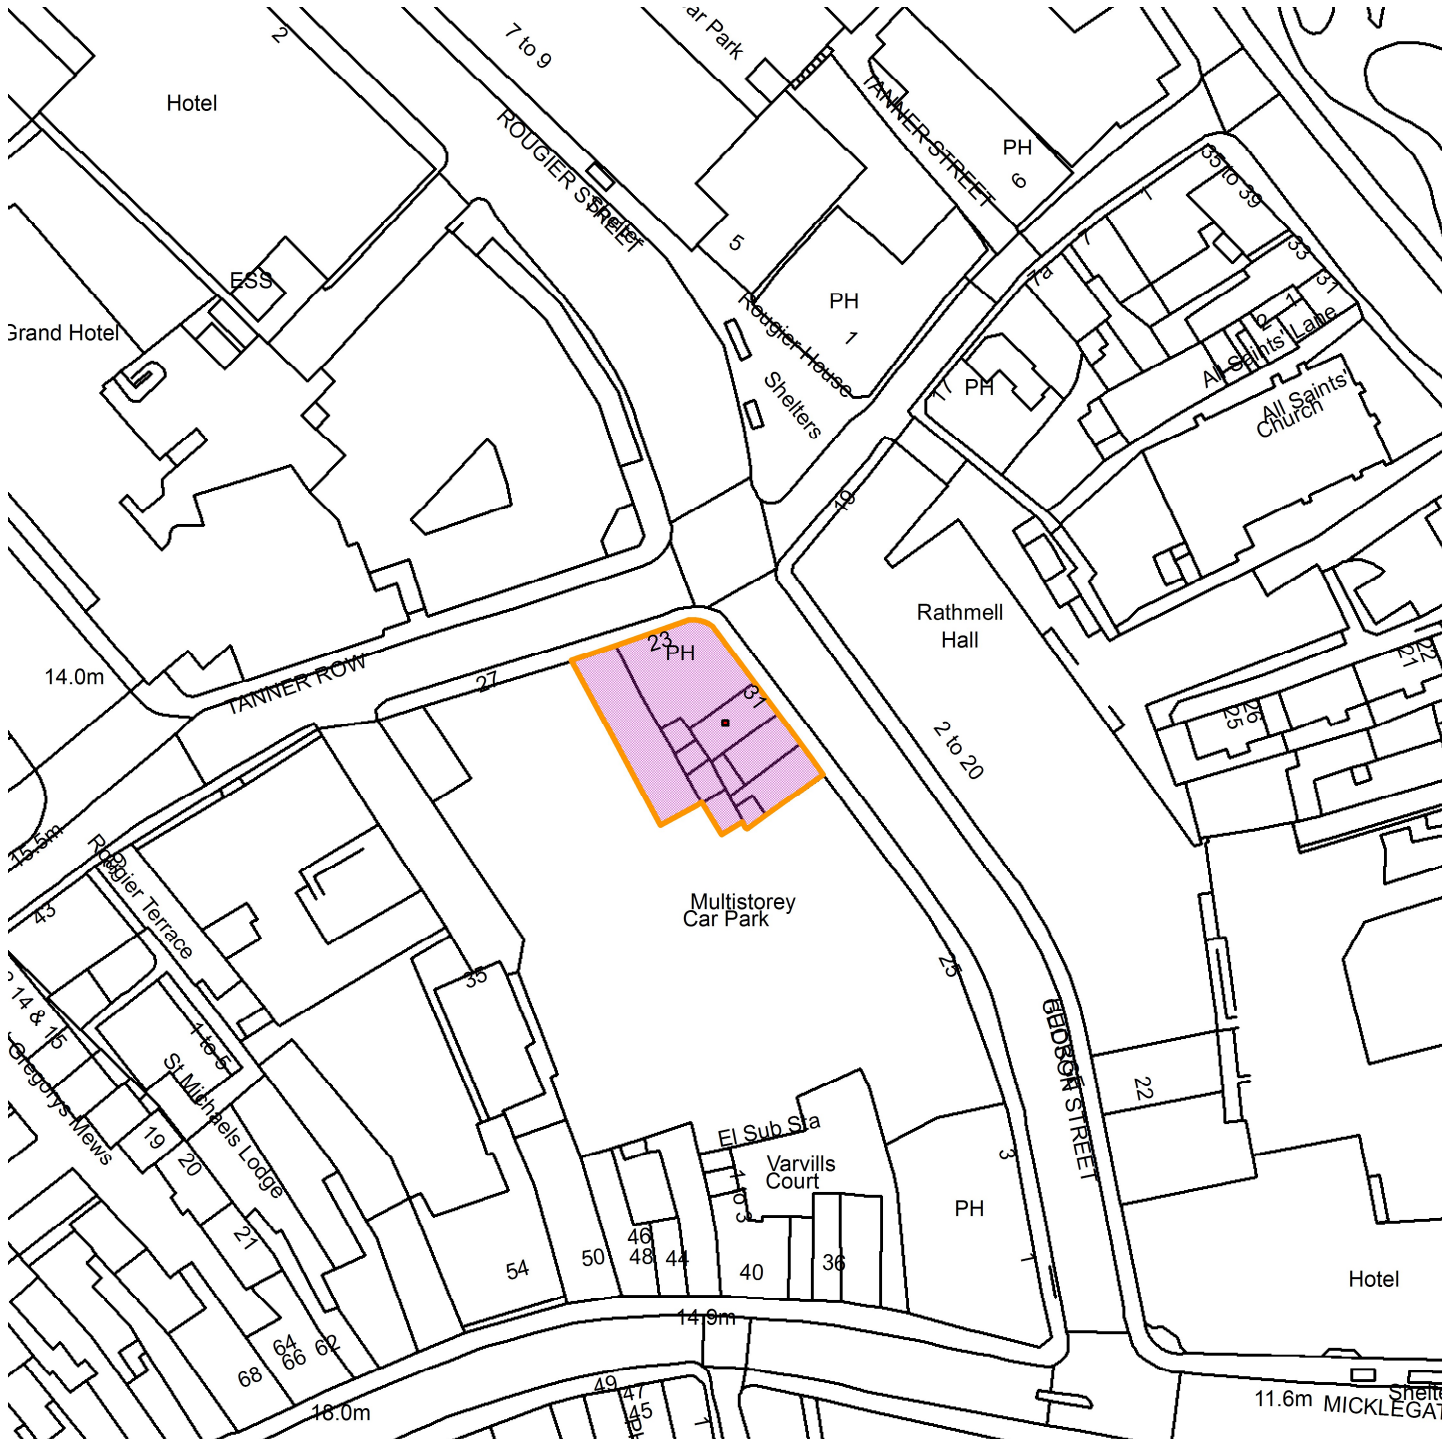

31 George Hudson Street York YO1 6JL

22/01719/LBC

GIS by ESRI (UK)

Scale : 1:1005

Reproduced from the Ordnance Survey map with the permission of the Controller of Her Majesty's Stationery Office © Crown Copyright 2000.

Unauthorised reproduction infringes Crown Copyright and may lead to prosecution or civil proceedings.

Produced using ESRI (UK)'s MapExplorer 2.0 - <http://www.esriuk.com>

Organisation	City of York Council
Department	Directorate of Place
Comments	Site Location Plan
Date	08 May 2024
SLA Number	Not Set